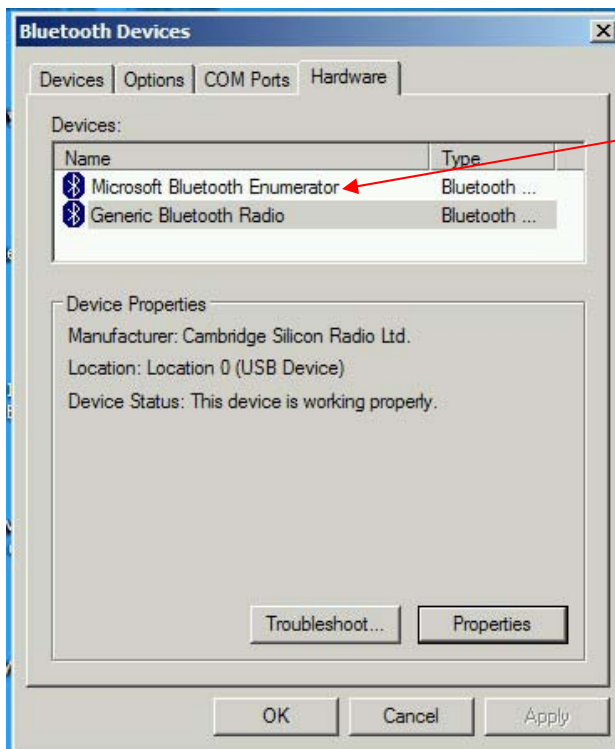

(1) After installing Widcomm,

Bluetooth USB Adapter work unable to detect

Windows XP Bluetooth Plug n Play is activated but not able to use with MPT

Right Click on My Computer and select Hardware -> Device Manager -> Select Bluetooth Devices

Right Click on Microsoft Bluetooth Enumerator -> Disable