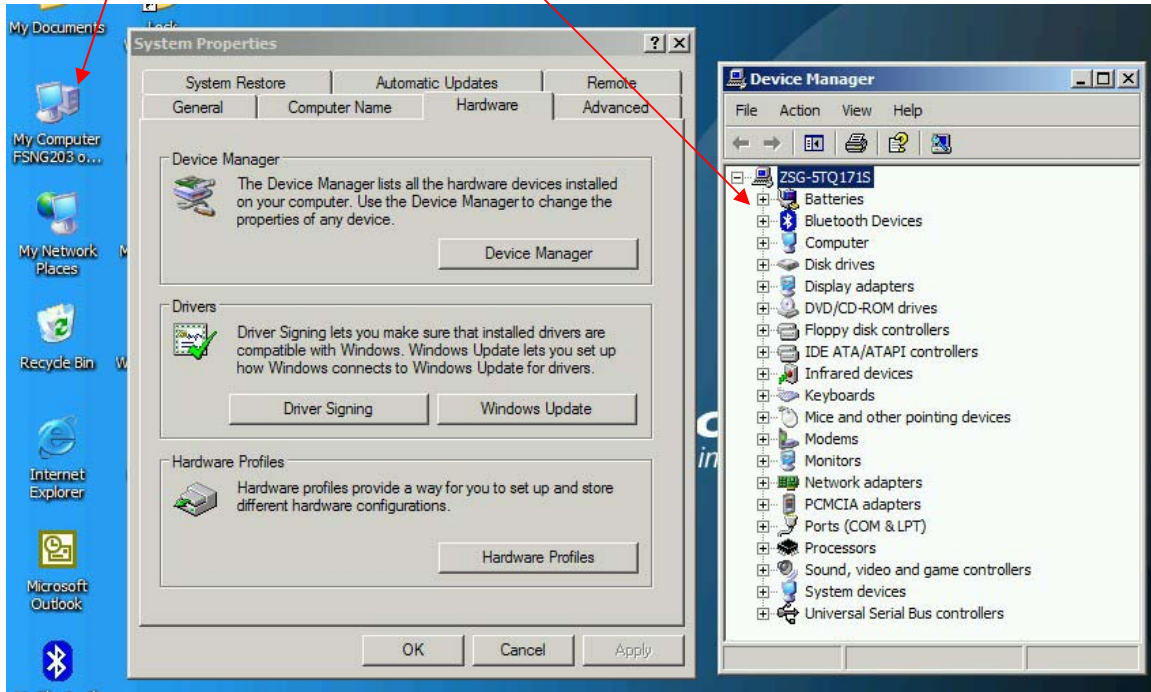

(1) After installing Widcomm,

Bluetooth USB Adapter work unable to detect

Windows XP Bluetooth Plug n Play is activated but not able to use with MPT

Right Click on My Computer and select Hardware -> Device Manager -> Select Bluetooth Devices